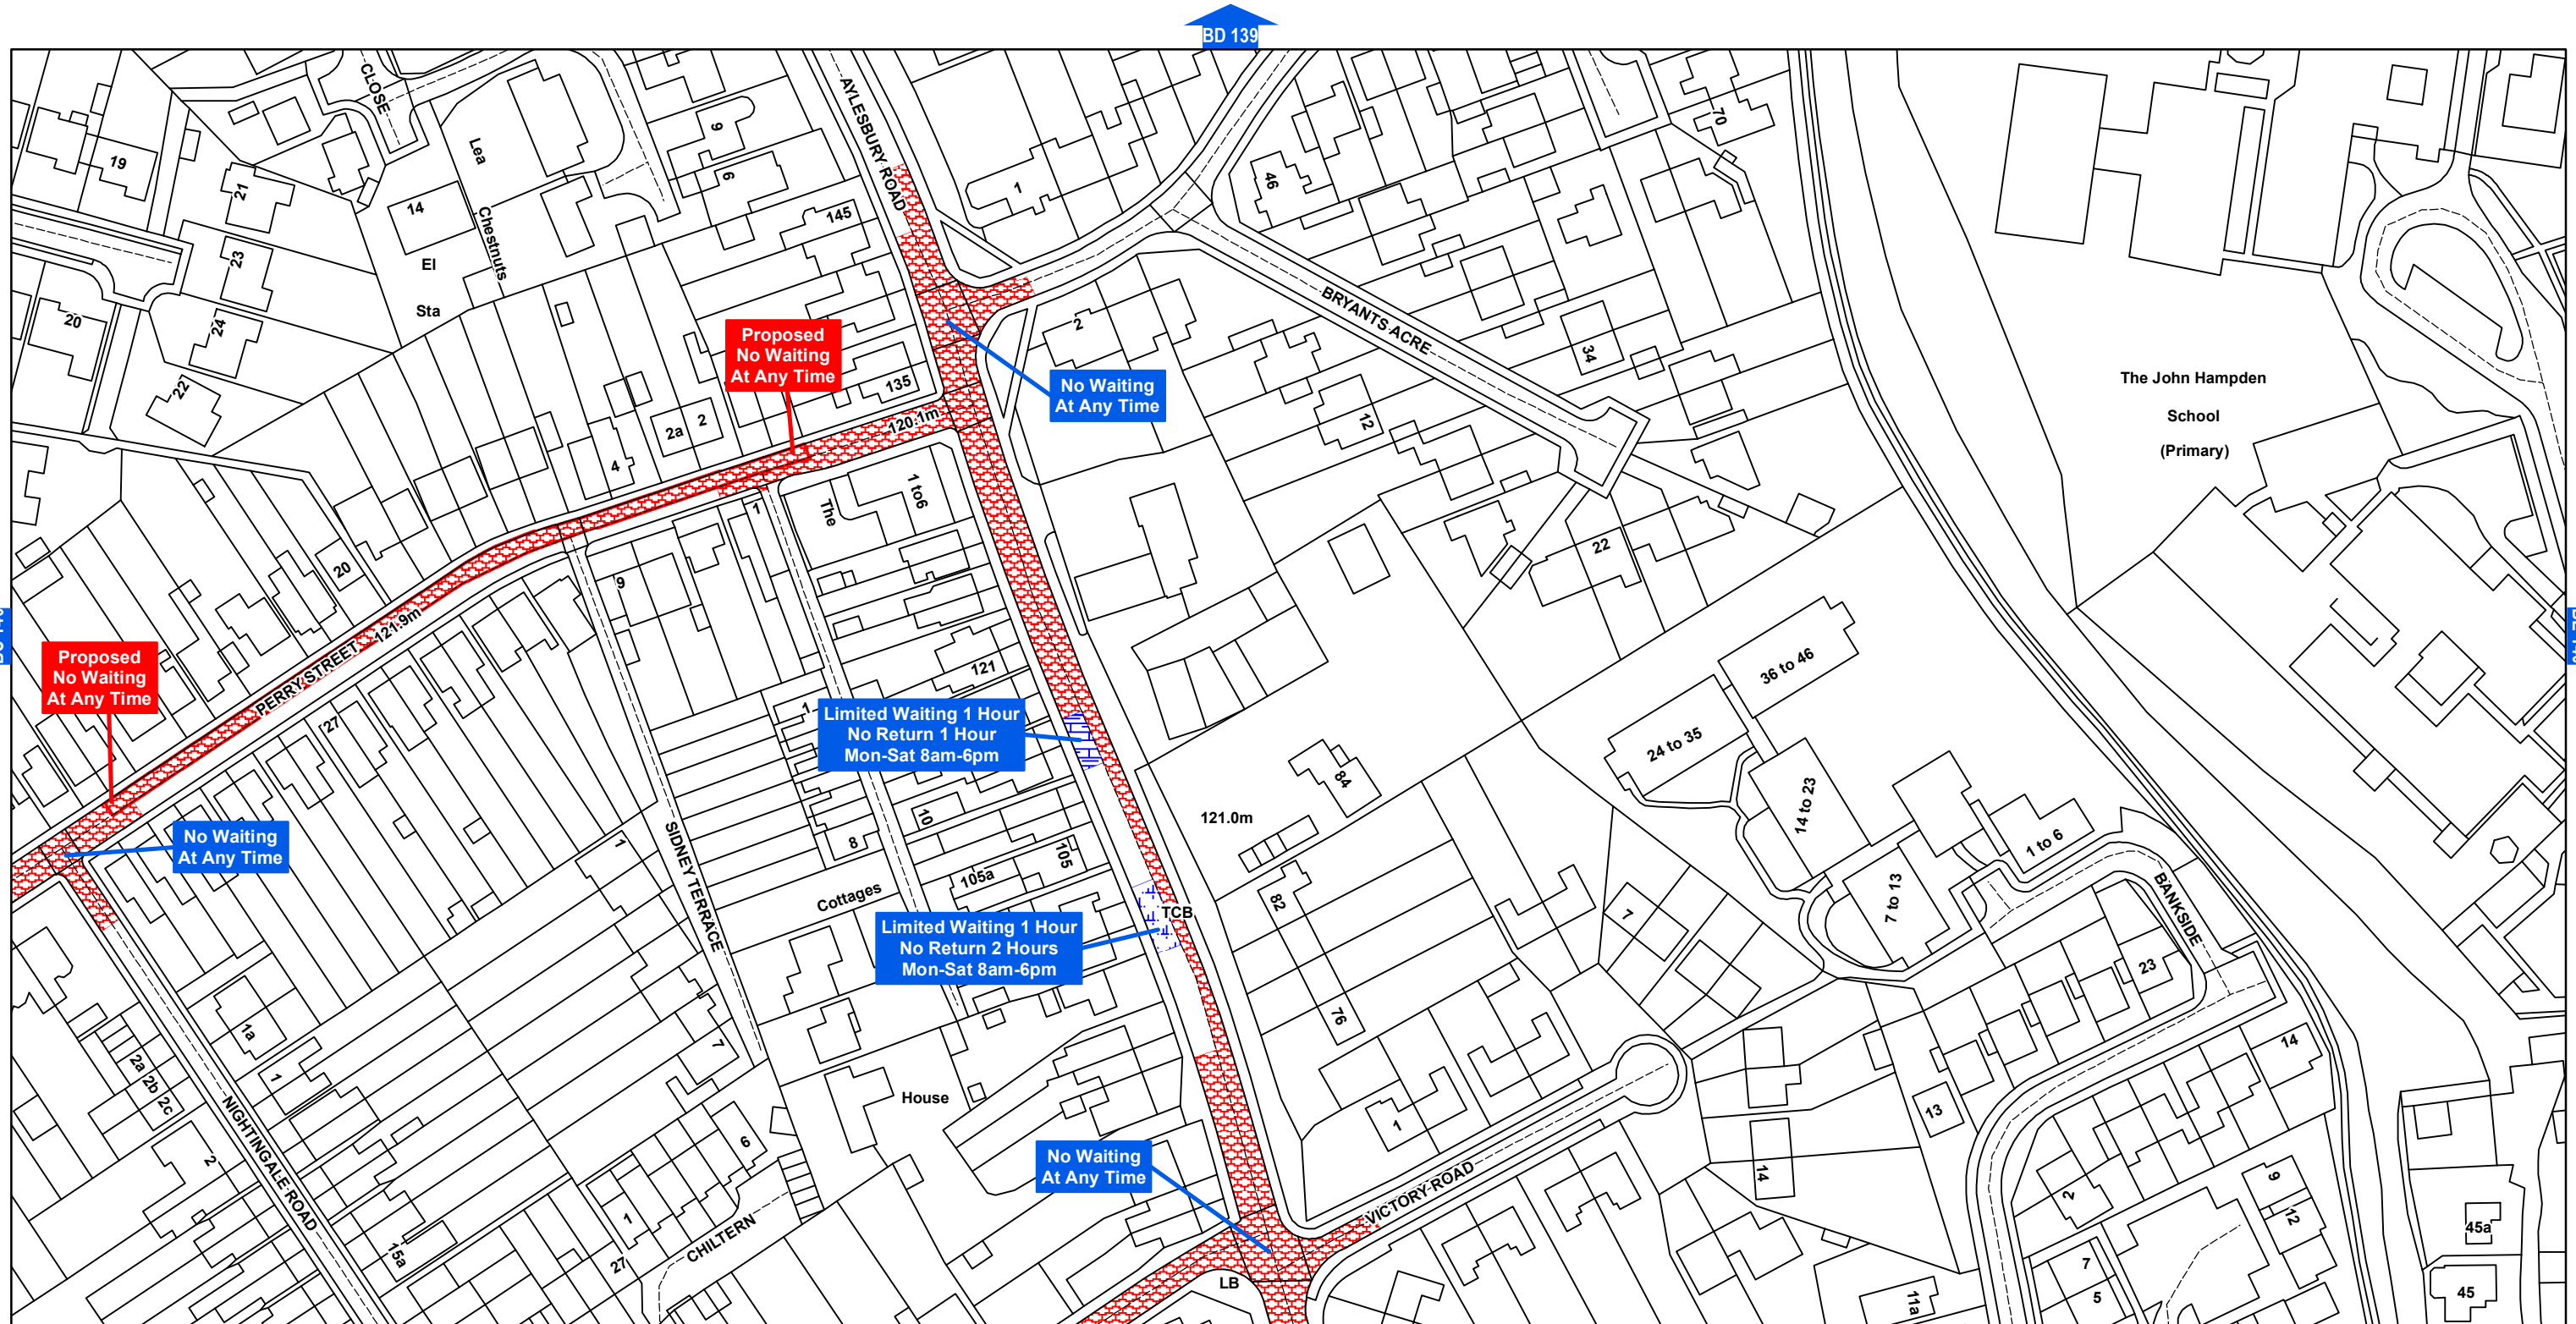

AREA CODE: BD 140

SHEET REVISION NUMBER - TBC

CONSULTATION PLAN

SCALE - 1:1250

KEY

- Existing Existing Restriction
- Proposed Proposed Restriction

Buckinghamshire Council

Wendover Parish Council
The Clock Tower
High Street
Wendover
HP22 6DU

The Buckinghamshire County Council (Aylesbury Vale District) (Consolidation Order) 2010

Produced from Ordnance Survey 1:1250 mapping with permission of the Controller of Her Majesty's Stationery Office © Crown Copyright. Unauthorised reproduction infringes Crown Copyright and may lead to prosecution or civil proceedings. © Buckinghamshire Council. 100021529 2020